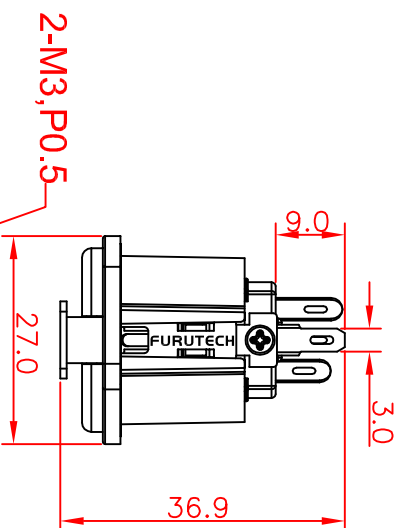

DATE	DRAWING	COMPANY	TITLE	SCALE	DRAWING'S NO.
Jan. 2012	HAYYASHI	FURUTECH CO., LTD.	FT-786F Outside Size	1 : 1	FT-786F-01

Panel Cut-out Size (Front side)

For Rear Mounting use

For Front Mounting use