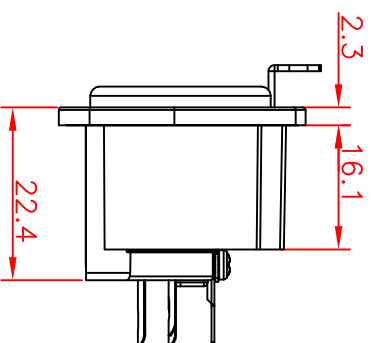

DATE	DRAWING	COMPANY	TITLE	SCALE	DRAWING'S NO.
Jan. 2012	HAYYASHI	FURUTECH CO., LTD.	FT-786F Outside Size	1 : 1	FT-786F-01

Panel Cut-out Size (Front side)

For Rear Mounting use

For Front Mounting use