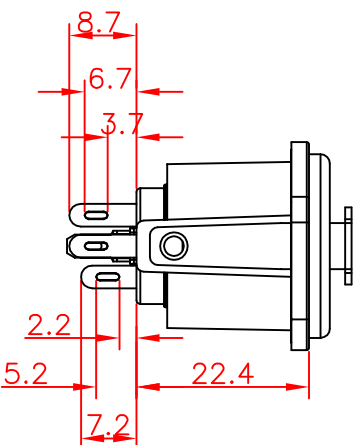

DATE	DRAWING	COMPANY	TITLE	SCALE	DRAWING'S NO.
Jan. 2012	HAYYASHI	FURUTECH CO., LTD.	FT-786F Outside Size	1 : 1	FT-786F-01

Panel Cut-out Size (Front side)

For Rear Mounting use

For Front Mounting use