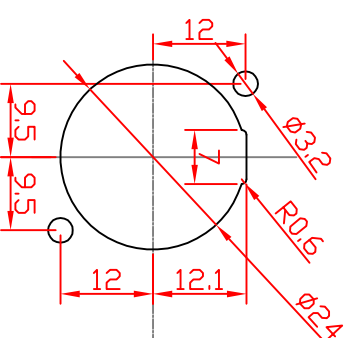

DATE	DRAWING	COMPANY	TITLE	SCALE	DRAWING'S NO.
Jan. 2012	HAYYASHI	FURUTECH CO., LTD.	FT-786F Outside Size	1 : 1	FT-786F-01

Panel Cut-out Size (Front side)

For Rear Mounting use

For Front Mounting use