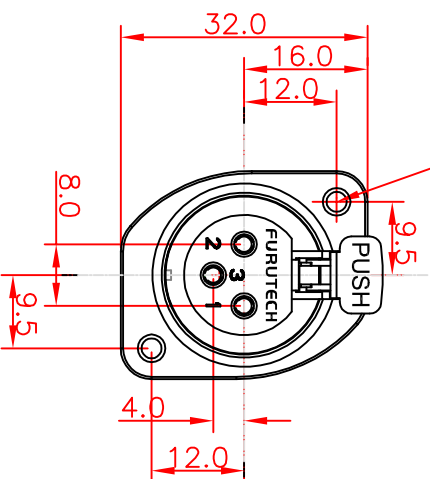

DATE	DRAWING	COMPANY	TITLE	SCALE	DRAWING'S NO.
Jan. 2012	HAYYASHI	FURUTECH CO., LTD.	FT-786F Outside Size	1 : 1	FT-786F-01

Panel Cut-out Size (Front side)

For Rear Mounting use

For Front Mounting use