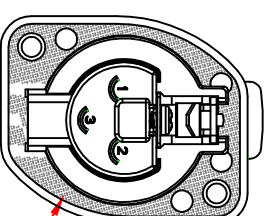

DATE	DRAWING	COMPANY	TITLE	SCALE	DRAWING'S NO.
Jan. 2012	HAYYASHI	FURUTECH CO., LTD.	FT-786F Outside Size	1 : 1	FT-786F-01

Panel Cut-out Size (Front side)

For Rear Mounting use

For Front Mounting use